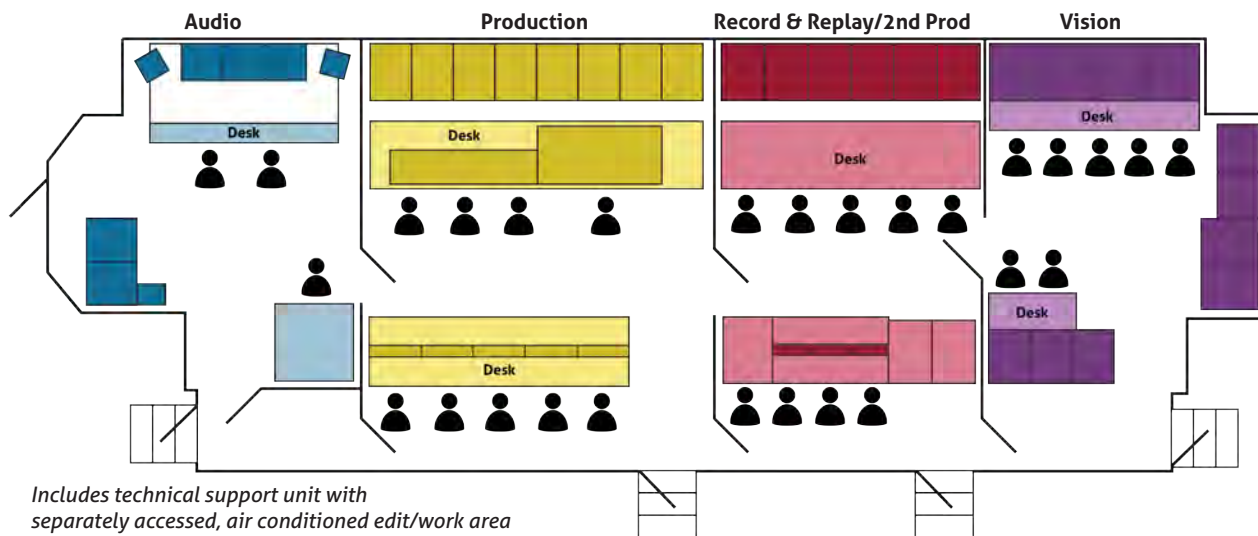

hello@ctvob.co.uk
 +44 (0)20 8453 8989
 www.ctvob.co.uk

Includes technical support unit with separately accessed, air conditioned edit/work area

PARKING AND POWER

Parking area LxW (m)	19,0 x 8,6
Total OB Length (m)	17,6
Total OB Width (m) OB	6,2
Height (m)	4,1
380-415v 3 Phase Power	1 x 125a
220-240v 1 Phase Power	3 x 125a

Delivering all HD formats

VIDEO

Camera Capacity EVS	24
Channel Capacity VTR	72
VTR Capacity Video	4
Router	504 x 600 GV Sirius 800
Vision Mixer	Sony XVS-8000X
Inputs	160 HD / 40 UHD
AUX Outputs	48 HD / 12 UHD
ME Busses	4 Button Rows
Video FX	Resize on every keyer
Satellite Mixer Panel	20 Xpoint 1ME
Production Video Displays	Sony BVM-X300 PGM with Multiviewer Previews

Audio

AUDIO

Audio Console	Calrec Artemis
Faders	64
Layers	12
Hydra	3 external
MADI Port	12
AES I/O	64
Analogue In	208
Analogue Out	112
5.1 Capable	Yes
Dolby E fitted	Yes. Dolby Atmos capable
Audio Router	Embedded audio via Video Router

Vision

COMMUNICATIONS

Talkback System	Telex Adam 128 Port
RTS 2 wire	12
UHF Talkback Transmitter	4

Record & Replay/2nd Production