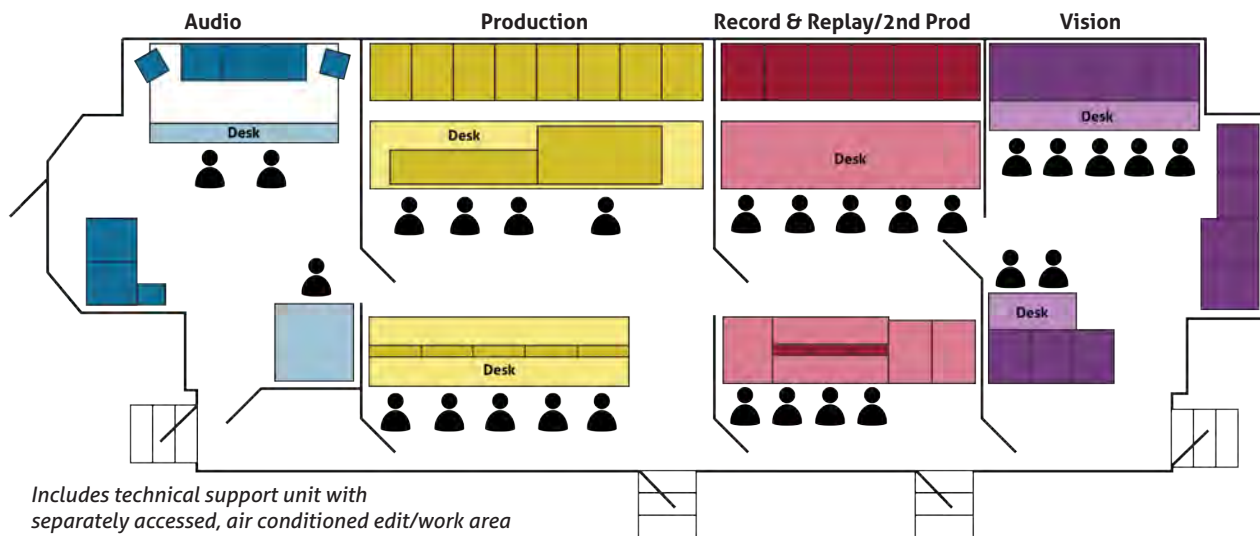

### PARKING AND POWER

Parking area LxW (m)	19,0 x 8,6
Total OB Length (m)	17,6
Total OB Width (m) OB	6,2
Height (m)	4,1
380-415v 3 Phase Power	1 x 125a
220-240v 1 Phase Power	3 x 125a

**Delivering all HD formats**

**VIDEO**

Camera Capacity EVS	24
Channel Capacity VTR	72
VTR Capacity Video	4
Router	504 x 600 GV Sirius 800
Vision Mixer	Sony XVS-8000X
Inputs	160 HD / 40 UHD
AUX Outputs	48 HD / 12 UHD
ME Busses	4 Button Rows
Video FX	Resize on every keyer
Satellite Mixer Panel	20 Xpoint 1ME
Production Video Displays	Sony BVM-X300 PGM with Multiviewer Previews

Vision

**COMMUNICATIONS**

Talkback System	Telex Adam 128 Port
RTS 2 wire	12
UHF Talkback Transmitter	4

Record & Replay/2nd Production